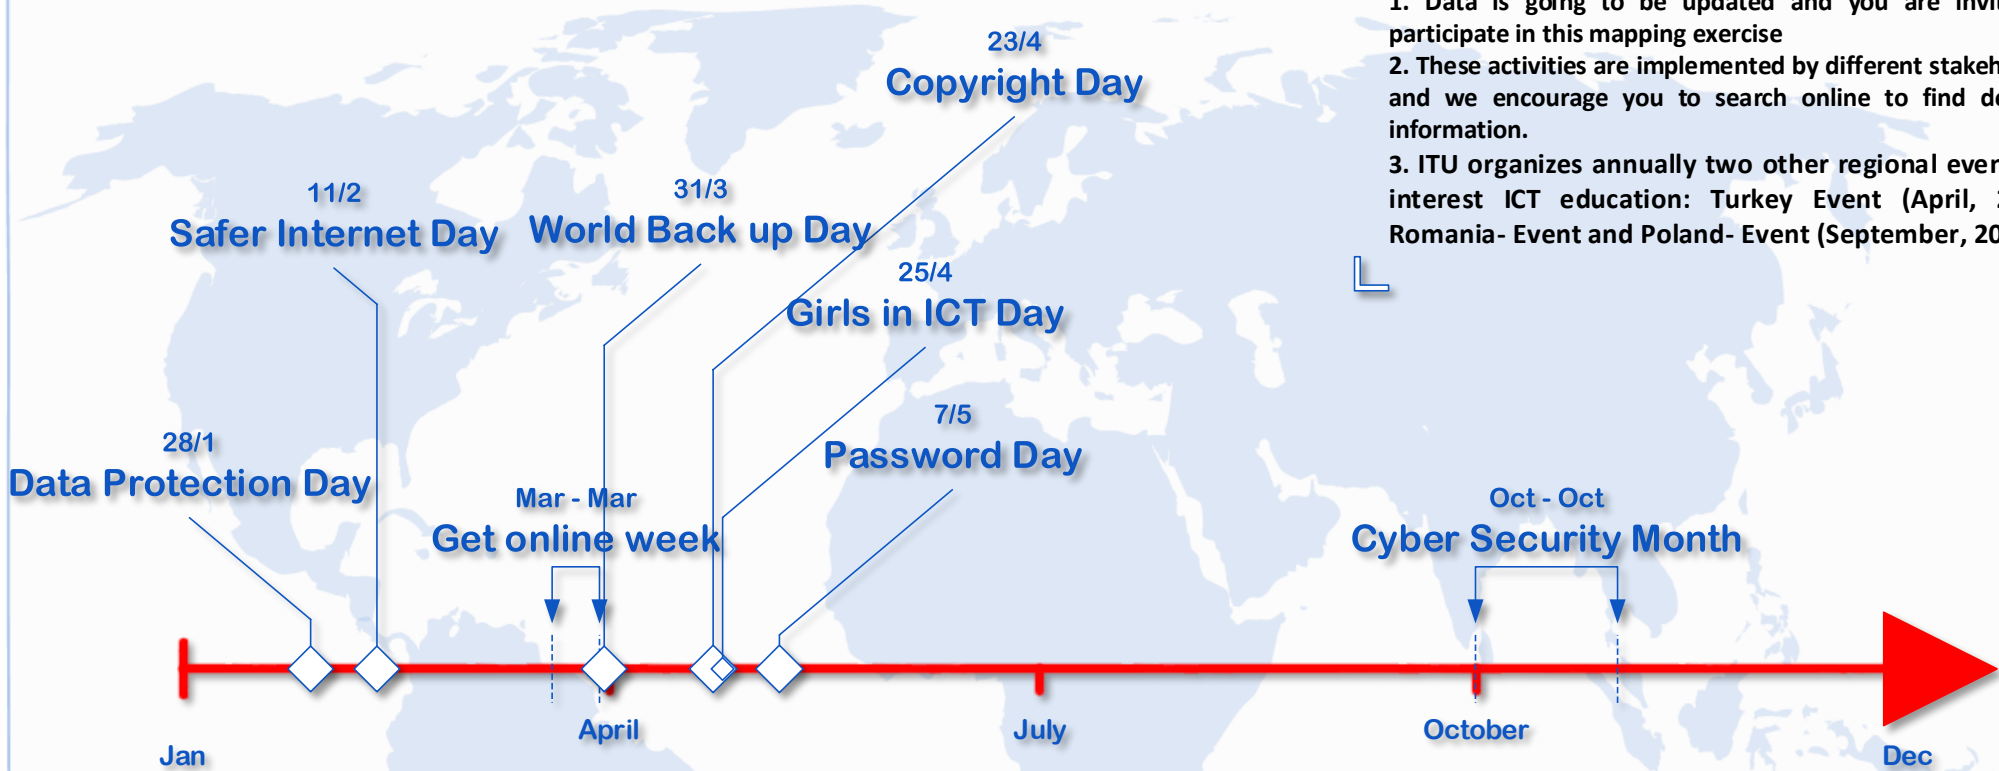

Note that

1. Data is going to be updated and you are invited to participate in this mapping exercise
2. These activities are implemented by different stakeholders and we encourage you to search online to find detailed information.
3. ITU organizes annually two other regional events for interest ICT education: Turkey Event (April, 2016), Romania- Event and Poland- Event (September, 2016).

Cyber security is a
shared responsibility!
STOP. THINK. CONNECT.